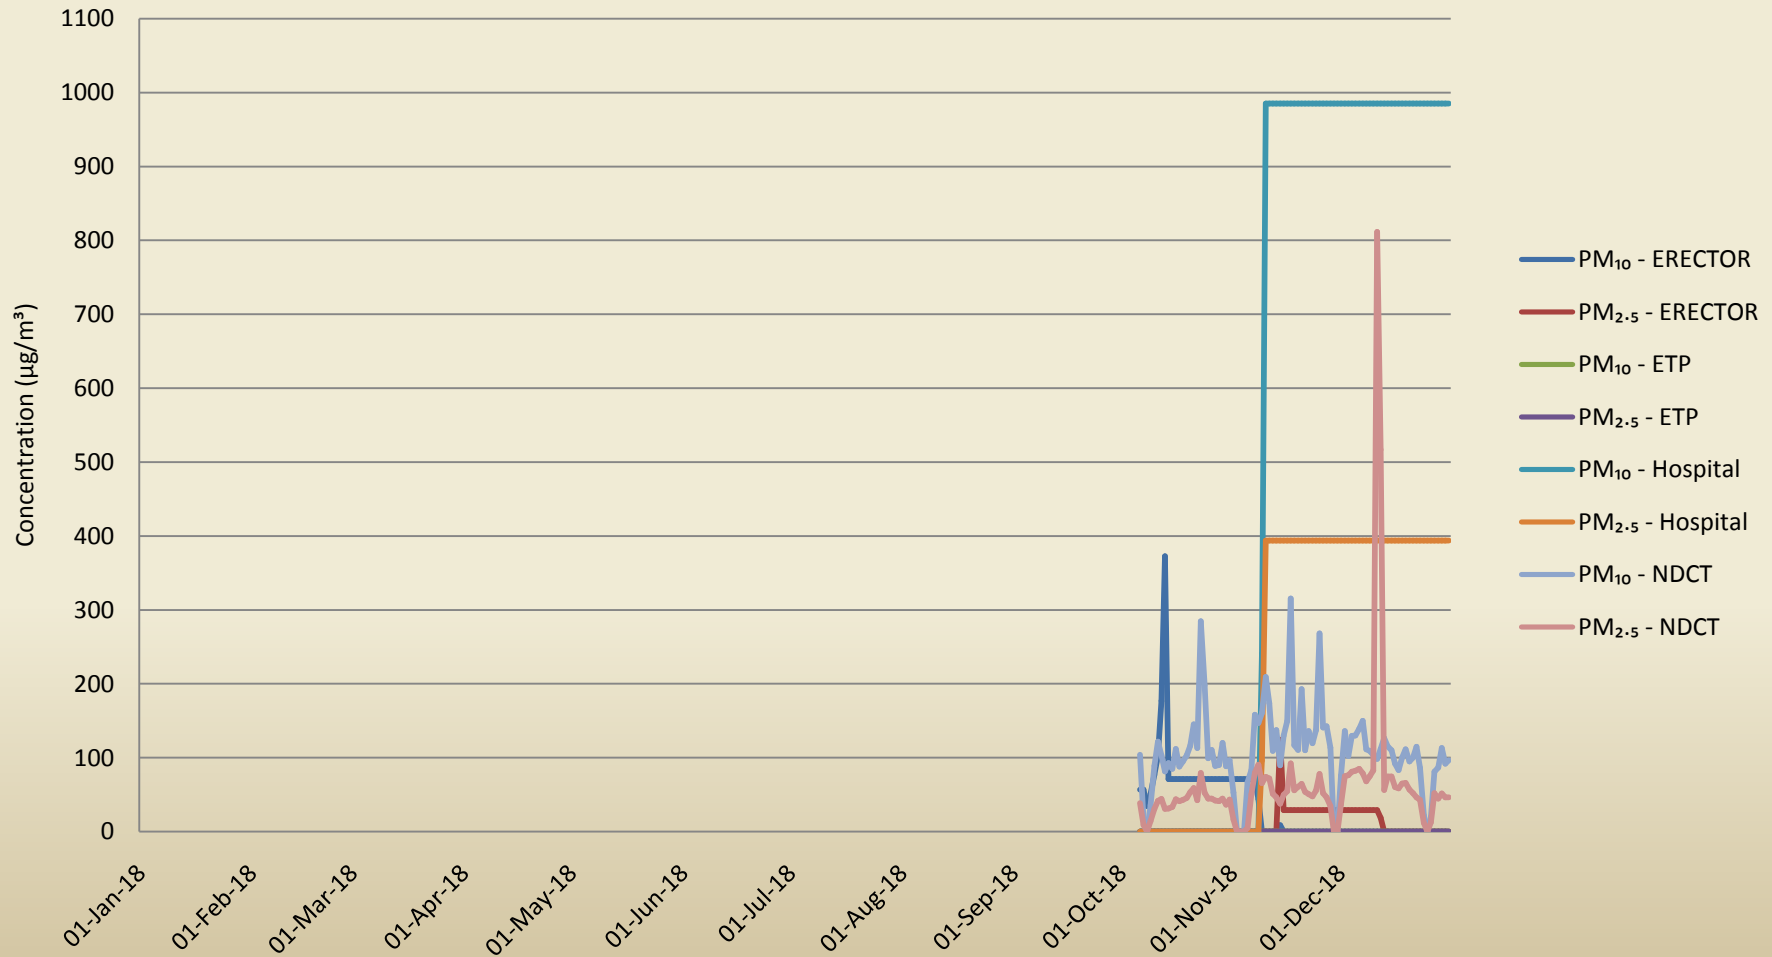

### Annual Ambient Trend of Particulate Matter in M/s. Satpuda Thermal Power Station, Dist. Betul (M.P.)

Annual Ambient Trend of Gaseous in M/s. Satpuda Thermal Power Station, Dist. Betul (M.P.)